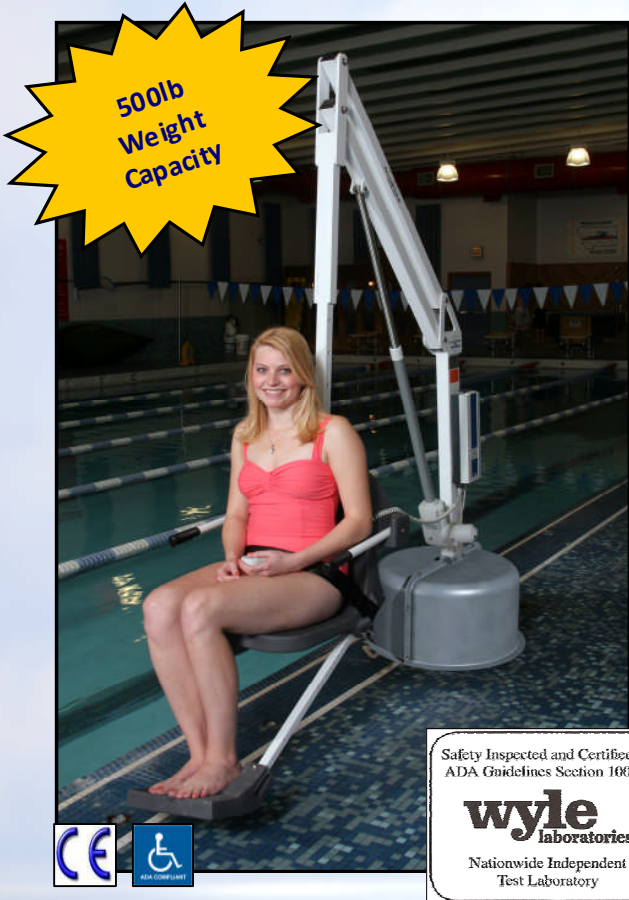

# THE REVOLUTION LIFT™

ITEM # F-700RL

The Total Solution for Pool and Spa Access

The Revolution Lift™ is the first ever ADA compliant, standard production aquatic lift to achieve a 500 pound weight capacity. This lift provides the ability to service multiple bodies of water and both above-ground spas and in ground pools and spas. Constructed of all stainless steel materials and protected with a white epoxy powder coated finish, The Revolution Lift™ is the only lift your facility needs.

### FEATURES

- **500lb** (227kg) lifting capacity
- Rechargeable 24-volt battery operation
- *Safety inspected and certified to meet ADA Guidelines by Wyle Labs*
- Hand-held push button controls
- Adjustable lap belt
- Adjustable & removable foot rest
- Dual flip up arm rests
- Adjustable seat pole
- Five year pro-rated warranty

### SPECIFICATIONS

- **Overall height:** 93 3/8" (237cm)
- **Overall width:** 61 1/2" (156cm)
- **Rotation:** fully powered 360° in either direction
- **Actuator:** Battery operated linear actuator
- **Seat width:** 18" (45cm)
- **Anchor set back range:** 10"-40" (25-101cm)
- **Lowering depth:** 28"
- **Max wall height clearance:** 34"
- **Ships via:** LTL truck freight – some assembly required
- **Ship weight:** 335lbs (152kgs)