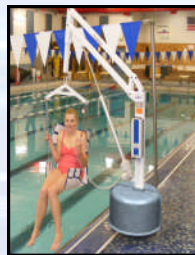

Sling Seat Assembly, Item #F-706RLSS